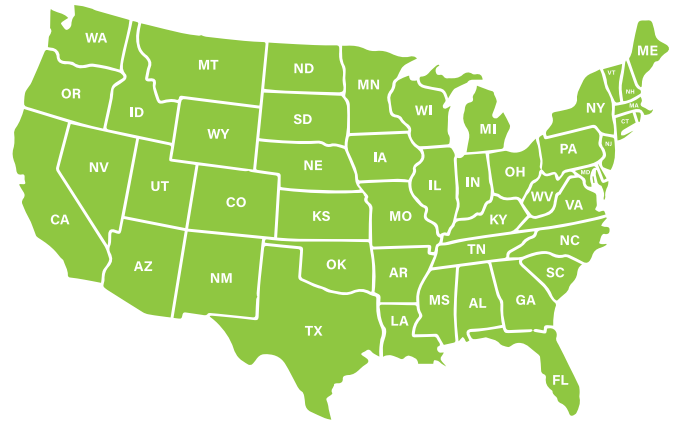

## Crane Rental

LIFTING YOUR EXPECTATIONS.  
QUITE LITERALLY.

Serving the US from coast to coast, we offer a wide range of crane types and sizes to assist with whatever your project needs may be.

## Serving the U.S. from Coast to Coast. We are the right people with the right equipment

Since our founding in 2009, Atlas Crane Service has grown in every way. We now offer multiple strategically placed satellite locations to best serve our customers' industries. The Leadership Team consists of safety minded industry professionals that work to provide customers with the very best service. Across the board, the Atlas Team is highly trained, motivated, disciplined, and is committed to safety, while watching our customers' bottom line.

**Atlas' strategic locations allow us to work efficiently in a large portion of the USA.**